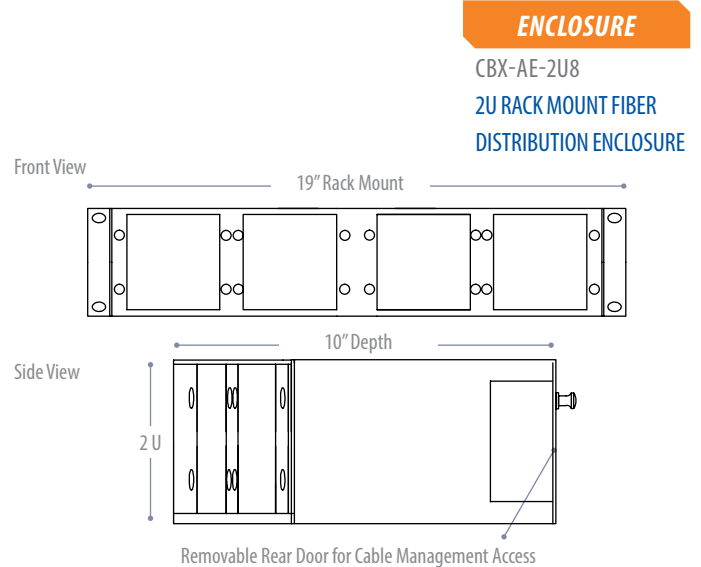

The 1U accepts four modules and/or adapter panels and holds up to 96 fibers. The 2U accepts eight modules and/or adapter panels and holds up to 192 fibers.

FEATURES

- Modular design is scalable to add modules as needed
- Allows for multiple connector types in each enclosure
- Can hold both fiber and copper
- Precision, stable spring couplers optimize performance and ensure network uptime
- Internal cable managers maintain proper bend radius
- Backed by a lifetime warranty

1U Enclosure

Accepts 4 modules and/or adapter panels

2U Enclosure

Accepts 8 modules and/or adapter panels

Adapter panels

Modules

SC ADAPTER PANELS

- CBX-FE-F12SCAZ - 12 FIBER SC ZIRCONIA AQUA 10 GIG
- CBX-FE-F12SCAP - 12 FIBER SC AQUA 10 GIG
- CBX-FE-F12SCTZ - 12 FIBER SC ZIRCONIA 62.5/125
- CBX-FE-F12SCTP - 12 FIBER SC 62.5/125
- CBX-FE-F12SCBZ - 12 FIBER SC ZIRCONIA 9/125