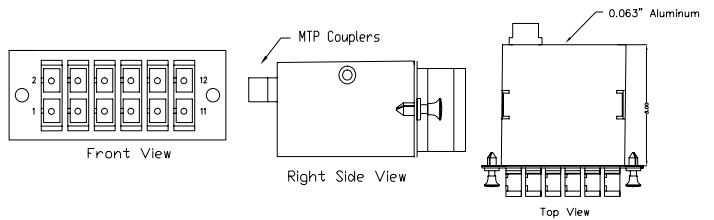

SC DUPLEX 3-INCH MODULES

- CBX-FE-M12SCAZ - ECR1043a - 12 FIBER SC/MTP® ZIRCONIA AQUA 10 GIG
- CBX-FE-M12SCAP - ECR1043a - 12 FIBER SC/MTP® AQUA 10 GIG
- CBX-FE-M12SCTZ - ECR1043a - 12 FIBER SC/MTP® ZIRCONIA 62.5/125
- CBX-FE-M12SCTP - ECR1043a - 12 FIBER SC/MTP® 62.5/125
- CBX-FE-M12SCBZ - ECR1043a - 12 FIBER SC/MTP® ZIRCONIA 9/125