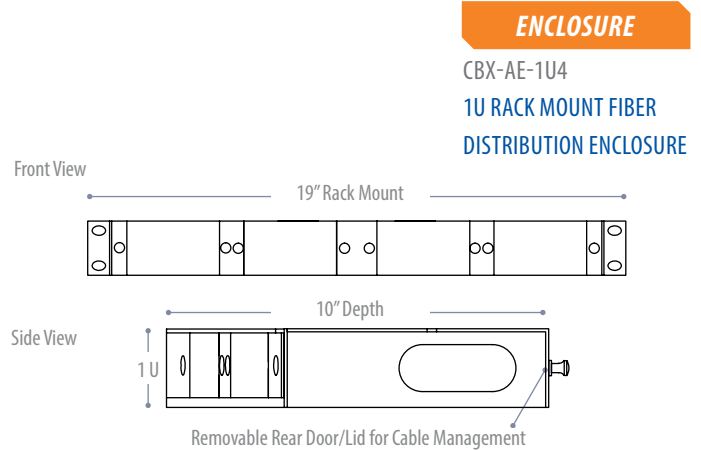

CABLEExpress[®] angled patch panels feature a slanted design to route patch cords directly into vertical cable managers on either side of the panel. This enables faster installation and eliminates the need for horizontal cable management.

The 1U accepts four modules and/or adapter panels and holds up to 96 fibers. The 2U accepts eight modules and/or adapter panels and holds up to 192 fibers.

FEATURES

- Modular design is scalable to add modules as needed
- Allows for multiple connector types in each enclosure
- Can hold both fiber and copper
- Precision, stable spring couplers optimize performance and ensure network uptime
- Internal cable managers maintain proper bend radius
- Backed by a lifetime warranty

1U Enclosure

Accepts 4 modules and/or adapter panels

2U Enclosure

Accepts 8 modules and/or adapter panels

Adapter panels

Modules

SC ADAPTER PANELS

- CBX-FE-F12SCAZ - 12 FIBER SC ZIRCONIA AQUA 10 GIG
- CBX-FE-F12SCAP - 12 FIBER SC AQUA 10 GIG
- CBX-FE-F12SCTZ - 12 FIBER SC ZIRCONIA 62.5/125
- CBX-FE-F12SCTP - 12 FIBER SC 62.5/125
- CBX-FE-F12SCBZ - 12 FIBER SC ZIRCONIA 9/125