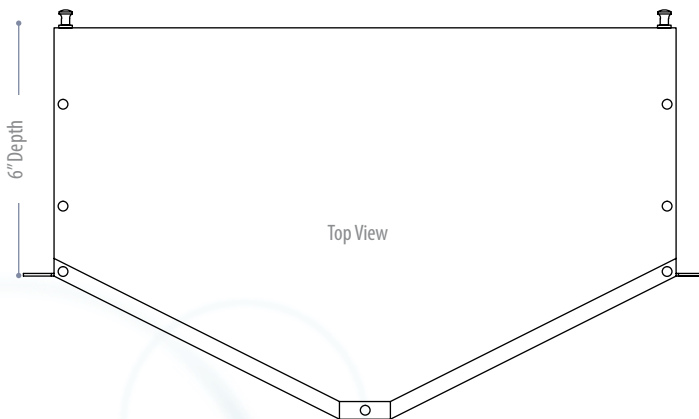

CABLEExpress[®] angled patch panels feature a slanted design to route patch cords directly into vertical cable managers on either side of the panel. This enables faster installation and eliminates the need for horizontal cable management.

The 1U accepts four modules and/or adapter panels and holds up to 96 fibers. The 2U accepts eight modules and/or adapter panels and holds up to 192 fibers.

FEATURES

- Modular design is scalable to add modules as needed
- Allows for multiple connector types in each enclosure
- Can hold both fiber and copper
- Precision, stable spring couplers optimize performance and ensure network uptime
- Internal cable managers maintain proper bend radius
- Backed by a lifetime warranty

1U Enclosure

Accepts 4 modules and/or adapter panels

2U Enclosure

Accepts 8 modules and/or adapter panels

Adapter panels

Modules

SC ADAPTER PANELS

- CBX-FE-F12SCAZ - 12 FIBER SC ZIRCONIA AQUA 10 GIG
- CBX-FE-F12SCAP - 12 FIBER SC AQUA 10 GIG
- CBX-FE-F12SCTZ - 12 FIBER SC ZIRCONIA 62.5/125
- CBX-FE-F12SCTP - 12 FIBER SC 62.5/125
- CBX-FE-F12SCBZ - 12 FIBER SC ZIRCONIA 9/125