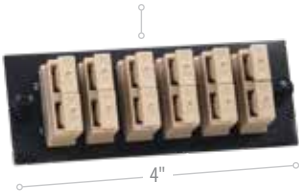

The 1U accepts four modules and/or adapter panels and holds up to 96 fibers. The 2U accepts eight modules and/or adapter panels and holds up to 192 fibers.

Features

- Modular design is scalable to add modules as needed
- Allows for multiple connector types in each enclosure
- Can hold both fiber and copper
- Precision, stable spring couplers optimize performance and ensure network uptime
- Internal cable managers maintain proper bend radius
- Backed by a lifetime warranty

1U Enclosure

Accepts 4 modules and/or adapter panels

Enclosure CBX-AE-1U4
1U rack mount fiber distribution enclosure

Removable Rear Door/Lid for Cable Management Access

2U Enclosure

Accepts 8 modules and/or adapter panels

Enclosure CBX-AE-2U8
2U rack mount fiber distribution enclosure

Removable Rear Door/Lid for Cable Management Access

Adapter panels

SC Duplex Couplers

SC Adapter Panels

- CBX-FE-F12SCAZ - 12 Fiber SC Zirconia Aqua 10 GIG
- CBX-FE-F12SCAP - 12 Fiber SC Aqua 10 G IG
- CBX-FE-F12SCTZ - 12 Fiber SC Zirconia 62.5/125
- CBX-FE-F12SCTP - 12 Fiber SC 62.5/125
- CBX-FE-F12SCBZ - 12 Fiber SC Zirconia 9/125