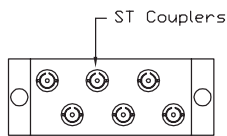

MT-RJ ADAPTER PANEL

- CBX-FE-F12MJK - 12 FIBER MT-RJ