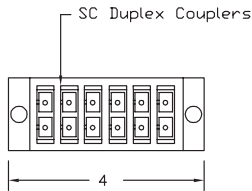

The 1U accepts four modules and/or adapter panels and holds up to 96 fibers. The 2U accepts eight modules and/or adapter panels and holds up to 192 fibers.

FEATURES

- Modular design is scalable to add modules as needed
- Allows for multiple connector types in each enclosure
- Can hold both fiber and copper
- Precision, stable spring couplers optimize performance and ensure network uptime
- Internal cable managers maintain proper bend radius
- Backed by a lifetime warranty

1U Enclosure

Accepts 4 modules and/or adapter panels

2U Enclosure

Accepts 8 modules and/or adapter panels

Adapter panels

Modules

SC ADAPTER PANELS

- CBX-FE-F12SCAZ - 12 FIBER SC ZIRCONIA AQUA 10 GIG
- CBX-FE-F12SCAP - 12 FIBER SC AQUA 10 GIG
- CBX-FE-F12SCTZ - 12 FIBER SC ZIRCONIA 62.5/125
- CBX-FE-F12SCTP - 12 FIBER SC 62.5/125
- CBX-FE-F12SCBZ - 12 FIBER SC ZIRCONIA 9/125

LC ADAPTER PANELS

- CBX-FE-F24LCAZ - 24 FIBER LC ZIRCONIA AQUA 10 GIG
- CBX-FE-F24LCAP - 24 FIBER LC AQUA 10 GIG
- CBX-FE-F24LCTZ - 24 FIBER LC ZIRCONIA 62.5/125
- CBX-FE-F24LCTP - 24 FIBER LC 62.5/125
- CBX-FE-F24LCBZ - 24 FIBER LC ZIRCONIA 9/125
- CBX-FE-F24LCGZ - 24 FIBER LC APC ZIRCONIA 9/125