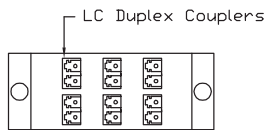

LC ADAPTER PANELS

- CBX-FE-F24LCAZ - 24 FIBER LC ZIRCONIA AQUA 10 GIG
- CBX-FE-F24LCAP - 24 FIBER LC AQUA 10 GIG
- CBX-FE-F24LCTZ - 24 FIBER LC ZIRCONIA 62.5/125
- CBX-FE-F24LCTP - 24 FIBER LC 62.5/125
- CBX-FE-F24LCBZ - 24 FIBER LC ZIRCONIA 9/125
- CBX-FE-F24LCGZ - 24 FIBER LC APC ZIRCONIA 9/125