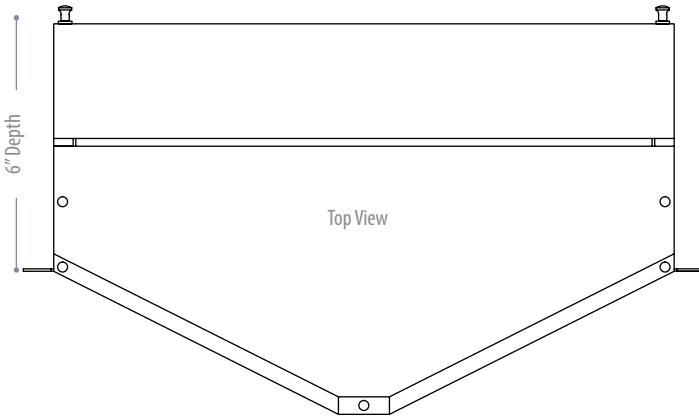

CABLEExpress[®] angled patch panels feature a slanted design to route patch cords directly into vertical cable managers on either side of the panel. This enables faster installation and eliminates the need for horizontal cable management.

The 1U accepts four modules and/or adapter panels and holds up to 96 fibers. The 2U accepts eight modules and/or adapter panels and holds up to 192 fibers.

FEATURES

- Modular design is scalable to add modules as needed
- Allows for multiple connector types in each enclosure
- Can hold both fiber and copper
- Precision, stable spring couplers optimize performance and ensure network uptime
- Internal cable managers maintain proper bend radius
- Backed by a lifetime warranty

1U Enclosure

Accepts 4 modules and/or adapter panels

2U Enclosure

Accepts 8 modules and/or adapter panels

Adapter panels

Modules

SC ADAPTER PANELS

- CBX-FE-F12SCAZ - 12 FIBER SC ZIRCONIA AQUA 10 GIG
- CBX-FE-F12SCAP - 12 FIBER SC AQUA 10 GIG
- CBX-FE-F12SCTZ - 12 FIBER SC ZIRCONIA 62.5/125
- CBX-FE-F12SCTP - 12 FIBER SC 62.5/125
- CBX-FE-F12SCBZ - 12 FIBER SC ZIRCONIA 9/125