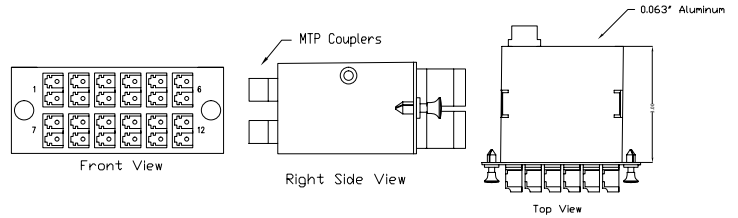

Adapter panels

Modules

SC ADAPTER PANELS

- CBX-FE-F12SCAZ - 12 FIBER SC ZIRCONIA AQUA 10 GIG
- CBX-FE-F12SCAP - 12 FIBER SC AQUA 10 GIG
- CBX-FE-F12SCTZ - 12 FIBER SC ZIRCONIA 62.5/125
- CBX-FE-F12SCTP - 12 FIBER SC 62.5/125
- CBX-FE-F12SCBZ - 12 FIBER SC ZIRCONIA 9/125

LC ADAPTER PANELS

- CBX-FE-F24LCAZ - 24 FIBER LC ZIRCONIA AQUA 10 GIG
- CBX-FE-F24LCAP - 24 FIBER LC AQUA 10 GIG
- CBX-FE-F24LCTZ - 24 FIBER LC ZIRCONIA 62.5/125
- CBX-FE-F24LCTP - 24 FIBER LC 62.5/125
- CBX-FE-F24LCBZ - 24 FIBER LC ZIRCONIA 9/125
- CBX-FE-F24LCGZ - 24 FIBER LC APC ZIRCONIA 9/125

LC HALF DENSITY ADAPTER PANELS

- CBX-FE-F12LCAZ - 12 FIBER LC ZIRCONIA AQUA 10 GIG
- CBX-FE-F12LCAP - 12 FIBER LC AQUA 10 GIG
- CBX-FE-F12LCTZ - 12 FIBER LC ZIRCONIA 62.5/125
- CBX-FE-F12LCTP - 12 FIBER LC 62.5/125
- CBX-FE-F12LCBZ - 12 FIBER LC ZIRCONIA 9/125
- CBX-FE-F12LCGZ - 12 FIBER LC APC ZIRCONIA 9/125

MT-RJ ADAPTER PANEL

- CBX-FE-F12MJK - 12 FIBER MT-RJ

ST ADAPTER PANELS

- CBX-FE-F06STTP - 6 FIBER ST 62.5/125
- CBX-FE-F06STBZ - 6 FIBER ST ZIRCONIA 9/125

MTP® ADAPTER PANELS

- CBX-FE-F06MPK - 6 PORT MTP® ADAPTER PANEL

BLANK PANEL

- CBX-FE-FBLANK - BLANK PANEL

LC DUPLEX 3-INCH MODULES

- CBX-FE-M24LCAZ - ECR1043a - 24 FIBER LC/2 MTP® ZIRCONIA AQUA 10 GIG
- CBX-FE-M24LCAP - ECR1043a - 24 FIBER LC/2 MTP® AQUA 10 GIG
- CBX-FE-M24LCTZ - ECR1043a - 24 FIBER LC/2 MTP® ZIRCONIA 62.5/125
- CBX-FE-M24LCTP - ECR1043a - 24 FIBER LC/2 MTP® 62.5/125
- CBX-FE-M24LCBZ - ECR1043a - 24 FIBER LC/2 MTP® ZIRCONIA 9/125