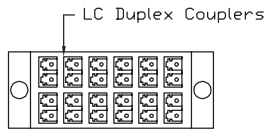

The 1U accepts four modules and/or adapter panels and holds up to 96 fibers. The 2U accepts eight modules and/or adapter panels and holds up to 192 fibers.

FEATURES

- Modular design is scalable to add modules as needed
- Allows for multiple connector types in each enclosure
- Can hold both fiber and copper
- Precision, stable spring couplers optimize performance and ensure network uptime
- Internal cable managers maintain proper bend radius
- Backed by a lifetime warranty

1U Enclosure

Accepts 4 modules and/or adapter panels

2U Enclosure

Accepts 8 modules and/or adapter panels

Adapter panels

Modules

SC ADAPTER PANELS

- CBX-FE-F12SCAZ - 12 FIBER SC ZIRCONIA AQUA 10 GIG
- CBX-FE-F12SCAP - 12 FIBER SC AQUA 10 GIG
- CBX-FE-F12SCTZ - 12 FIBER SC ZIRCONIA 62.5/125
- CBX-FE-F12SCTP - 12 FIBER SC 62.5/125
- CBX-FE-F12SCBZ - 12 FIBER SC ZIRCONIA 9/125