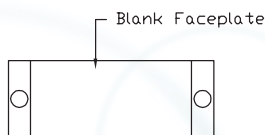

MT-RJ ADAPTER PANEL

- CBX-FE-F12MJK - 12 FIBER MT-RJ

ST ADAPTER PANELS

- CBX-FE-F06STTP - 6 FIBER ST 62.5/125
- CBX-FE-F06STBZ - 6 FIBER ST ZIRCONIA 9/125

MTP® ADAPTER PANELS

- CBX-FE-F06MPK - 6 PORT MTP® ADAPTER PANEL