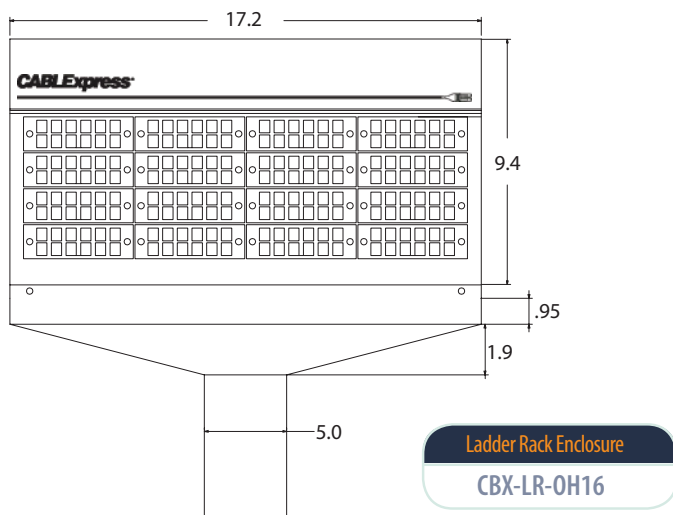

# ▶ Ladder Rack Enclosures

**CABLEExpress®**

The Skinny-Trunk® ladder rack enclosures are multimedia patch panels that mount directly to overhead conveyance for added space in the data center. Available in full-size (up to 192 LC duplex ports or 96 copper ports) or mini (up to 96 LC duplex ports or 48 copper ports), they're the first enclosures specifically designed to live above the rack. Ladder rack enclosures allow customers to stay in compliance with TIA-942 standards, while increasing manageability, keeping dB loss to a minimum and freeing up valuable rack space. Like all CABLEExpress brand products, ladder rack enclosures are backed by a lifetime warranty.

## Features

- Mount to overhead conveyance (ladder rack and basket tray) to save valuable conditioned space in the data center.
- Easy, one-person mounting saves time and money on install.
- When fully-populated, the full-size enclosure can hold up to 192 LC duplex ports or 96 copper ports (or a combination of the two), and the mini can hold up to 96 LC duplex ports or 48 copper ports.
- 48 copper ports (or a combination of the two).
- Full-size accepts 16 modules or feed-through adapter panels, mini accepts eight.
- Separate channel available for flexible telescoping cable management.

## FULL-SIZE FRONT VIEW

## FULL-SIZE SIDE VIEW