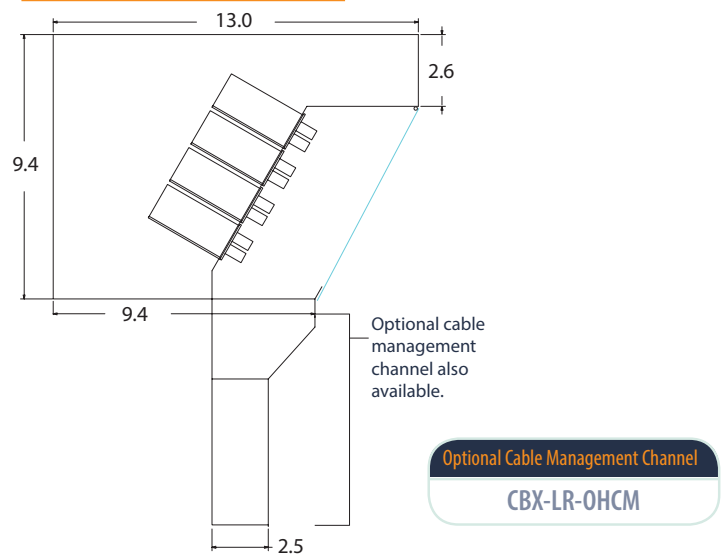

# ▶ Ladder Rack Enclosures

**CABLEExpress®**

The Skinny-Trunk® ladder rack enclosures are multimedia patch panels that mount directly to overhead conveyance for added space in the data center. Available in full-size (up to 192 LC duplex ports or 96 copper ports) or mini (up to 96 LC duplex ports or 48 copper ports), they're the first enclosures specifically designed to live above the rack. Ladder rack enclosures allow customers to stay in compliance with TIA-942 standards, while increasing manageability, keeping dB loss to a minimum and freeing up valuable rack space. Like all CABLEExpress brand products, ladder rack enclosures are backed by a lifetime warranty.

## Features

- Mount to overhead conveyance (ladder rack and basket tray) to save valuable conditioned space in the data center.
- Easy, one-person mounting saves time and money on install.
- When fully-populated, the full-size enclosure can hold up to 192 LC duplex ports or 96 copper ports (or a combination of the two), and the mini can hold up to 96 LC duplex ports or 48 copper ports.
- 48 copper ports (or a combination of the two).
- Full-size accepts 16 modules or feed-through adapter panels, mini accepts eight.
- Separate channel available for flexible telescoping cable management.

## FULL-SIZE SIDE VIEW

## MINI SIDE VIEW

**Also available in SC/ST feed thru and more**

\*A minimum of 12" clearance from bottom of conveyance to top of cabinet is required for installation.

For all your connectivity needs contact us today at **800 913 9465** or **cables@cablexpress.com**