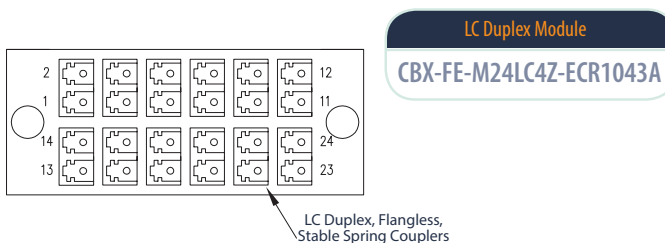

MINI FRONT VIEW

MINI SIDE VIEW