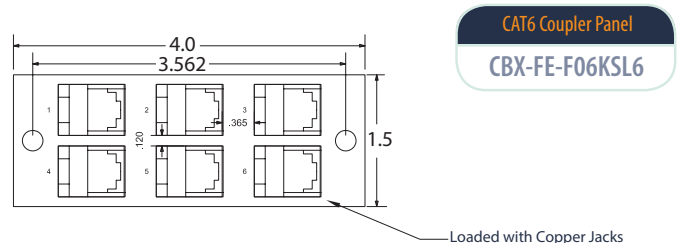

MINI FRONT VIEW

MINI SIDE VIEW