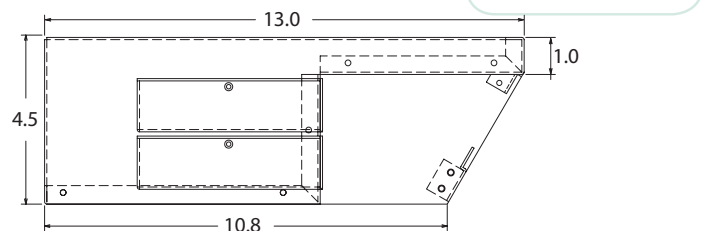

MINI FRONT VIEW

MINI SIDE VIEW