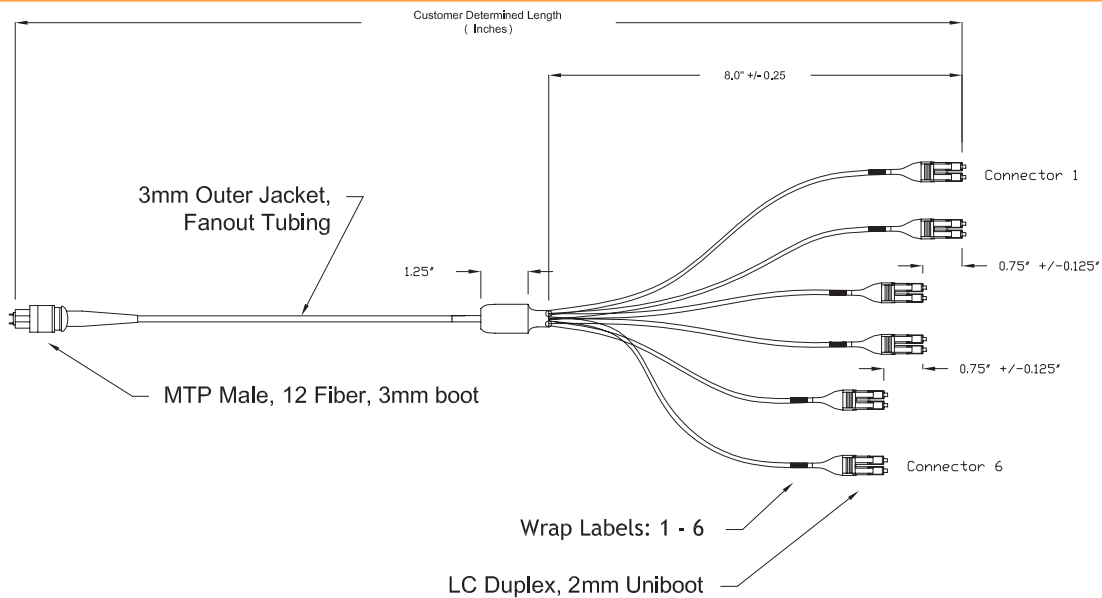

Skinner-Trunk® Harness

CABLEExpress®

The CABLEExpress® Skinny-Trunk® harness is the ideal condensed solution to reduce cabling congestion in your data center cabinets. It offers optimum cable management with pre-engineered staggering to the exact specifications of high-density switch ports. The round, 2mm fiber cordage on its LC legs allows for maximum routing flexibility while maintaining ultra low dB loss that far exceeds industry dB loss performance standards. Its 6-to-1 plug in factor with the MTP® connector saves valuable installation time. Plus, it comes standard with a lifetime warranty.

Features

- Pre-engineered staggering for optimum cable management
- Round fiber cordage on LC legs allows for maximum routing flexibility
- 3mm 12 fiber Skinny-Trunk saves space, reduces congestion
- Far exceeds industry dB loss performance standards
- Smallest form factor furcation point
- 6-to-1 plug in factor saves valuable time
- Fully compatible with H-Series enclosures and Z-Mount

Typical 48 Port Application

Typical 24 Port Application