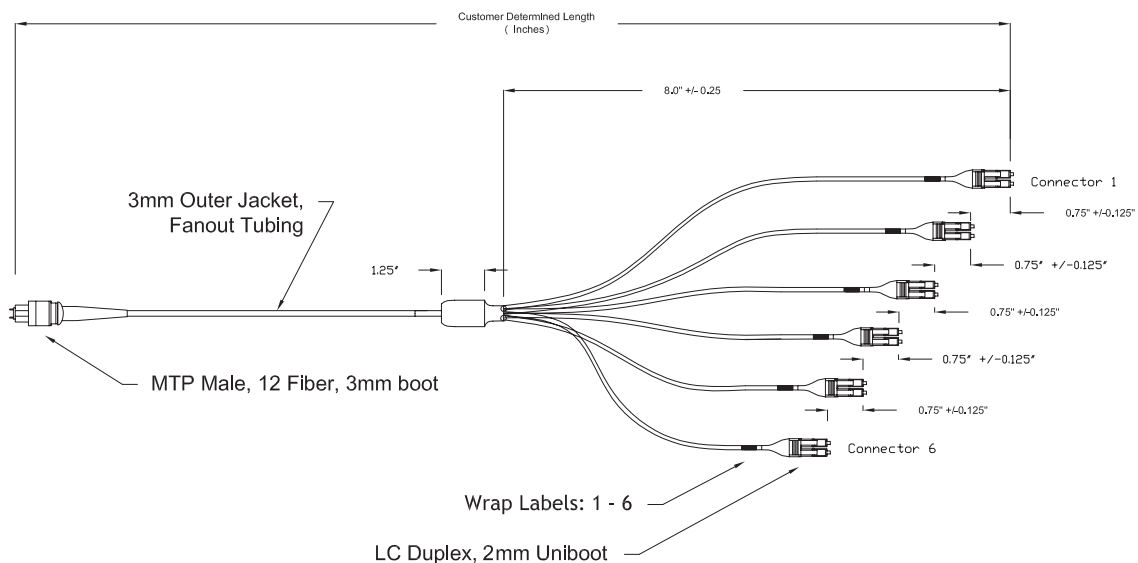

For all your connectivity needs contact us today at **800 913 9465** or **cables@cablexpress.com**