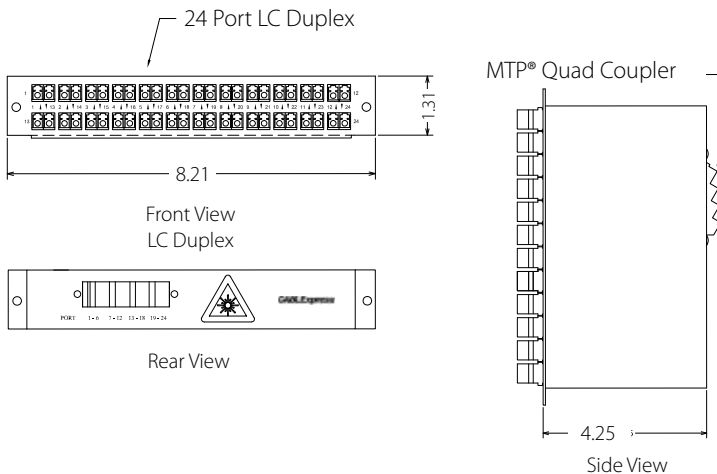

Horizontal Modules

For use with 10U and/or 1U horizontal enclosures

10U/1U HORIZONTAL MODULES

- **CBX-HM-HHU48LCAZ** - 48 FIBER (24 Port) LC/4 MTP® Zirconia 10G Aqua Module with Horizontal Port Numbering
- **CBX-HM-HHU48LCTP** - 48 FIBER (24 Port) LC/4 MTP® 62.5/125 Module with Horizontal Port Numbering
- **CBX-HM-HHU48LCBZ** - 48 FIBER (24 Port) LC/4 MTP® 9/125 Module with Horizontal Port Numbering

Vertical Adapter Panels

For use with 10U and/or 6U vertical enclosures

10U/6U VERTICAL ADAPTER PANELS

- **CBX-HF-VHU48LCAZ** - 48 FIBER (24 Port) LC 10G Aqua Adapter Panel with Vertical Port Numbering
- **CBX-HF-VHU48LCTP** - 48 FIBER (24 Port) LC 62.5/125 Adapter Panel with Vertical Port Numbering
- **CBX-HF-VHU48LCBZ** - 48 FIBER (24 Port) LC 9/125 Adapter Panel with Vertical Port Numbering

BLANK PANEL

CBX-HB-VH06 - 10U/6U/1U Blank Panel