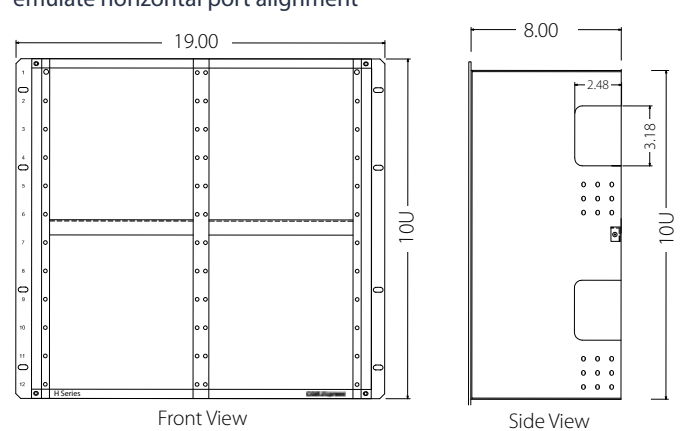

10U Horizontal Enclosure

Choose horizontal modules or adapter panels to emulate horizontal port alignment

ENCLOSURE

CBX-HE-H10
10U Rackmount FIBER
Distribution Enclosure