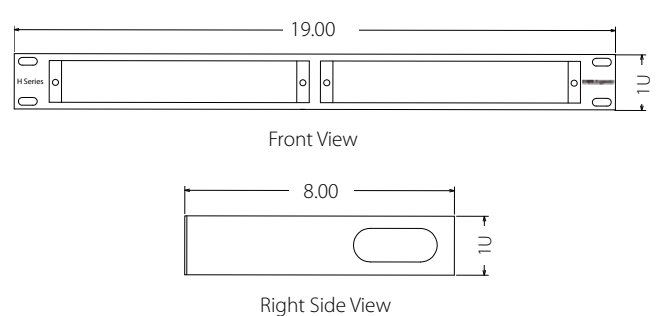

1U Horizontal Enclosure

Choose horizontal modules or adapter panels to emulate horizontal port alignment

ENCLOSURE

CBX-HE-H01
1U Rackmount FIBER
Distribution Enclosure

For all your connectivity needs contact us today at **800 913 9465** or cables@cablexpress.com