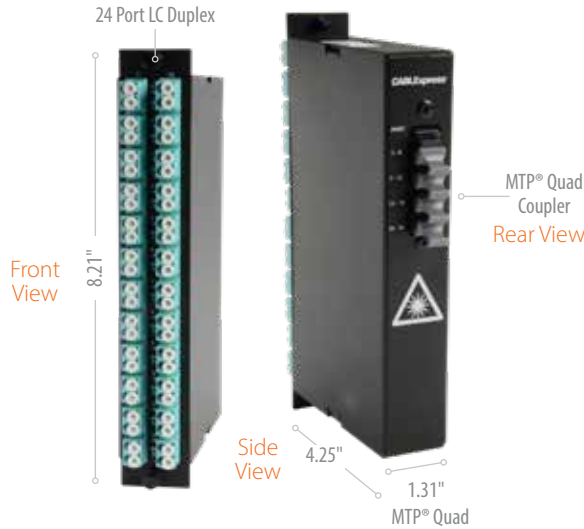

1U Horizontal Enclosure

Choose horizontal modules or adapter panels to emulate horizontal port alignment

Enclosure
CBX-HE-H01 | 1U rack mount fiber distribution enclosure

Vertical Modules

For use with 10U and/or 6U vertical enclosures