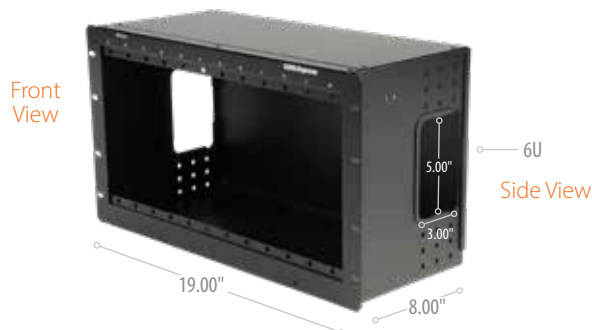

6U Vertical Enclosure

Choose vertical modules or adapter panels to emulate vertical port alignment

Enclosure
CBX-HE-V06 | 6U rack mount fiber distribution enclosure