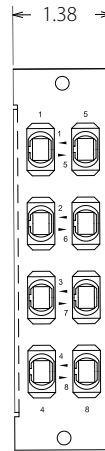

4U MTP® ADAPTER PANELS

- CBX-HF-V0408MPK - 96 FIBER (8 Port) MTP® Adapter Panel

Front View