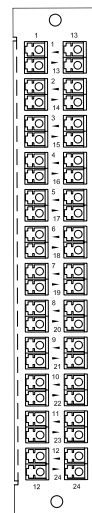

Vertical Adapter Panels

For use with 10U and/or 6U vertical enclosures

10U/6U VERTICAL ADAPTER PANELS

- **CBX-HF-VHU48LCAZ** - 48 FIBER (24 Port) LC 10G Aqua Adapter Panel with Vertical Port Numbering
- **CBX-HF-VHU48LCTP** - 48 FIBER (24 Port) LC 62.5/125 Adapter Panel with Vertical Port Numbering
- **CBX-HF-VHU48LCBZ** - 48 FIBER (24 Port) LC 9/125 Adapter Panel with Vertical Port Numbering

BLANK PANEL

CBX-HB-VH06 - 10U/6U/1U Blank Panel