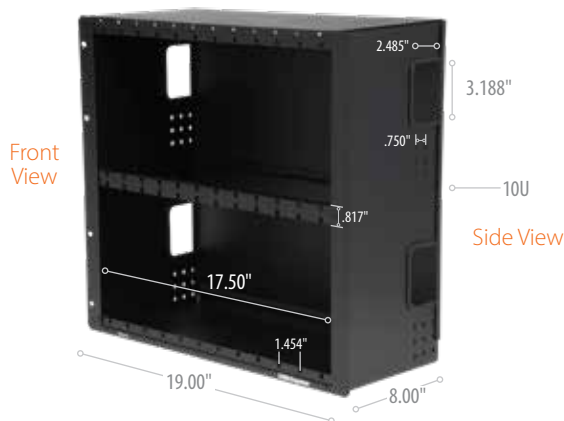

Our CABLEExpress® "H-Series" Enclosure solutions are available in both Vertical (H10V) and Horizontal (H10H) mounting configurations which allow users to chose port orientation to mirror either the Brocade® or Cisco® high-density director switches.

Their high-density design can accommodate up to 576 duplex LC ports in one 10U enclosure, while addressing cable management issues that come with high-density designs. The 6U and 1U modules are interoperable to maximize design flexibility. Plus, they all come standard with a lifetime warranty.

Features

- Adapter panels and modules allow for easy future upgrades.
- Modules have interoperability between the 10U, 6U and 1U Enclosures
- Low loss components allow flexibility in fiber network design.
- Molded, angled MTP® couplers allow for easy removal and insertion.
- Rugged design allows fiber to remain secure.

10U Vertical Enclosure

Choose vertical modules or adapter panels to emulate vertical port alignment

Enclosure
CBX-HE-V10 | 10U rack mount fiber distribution enclosure