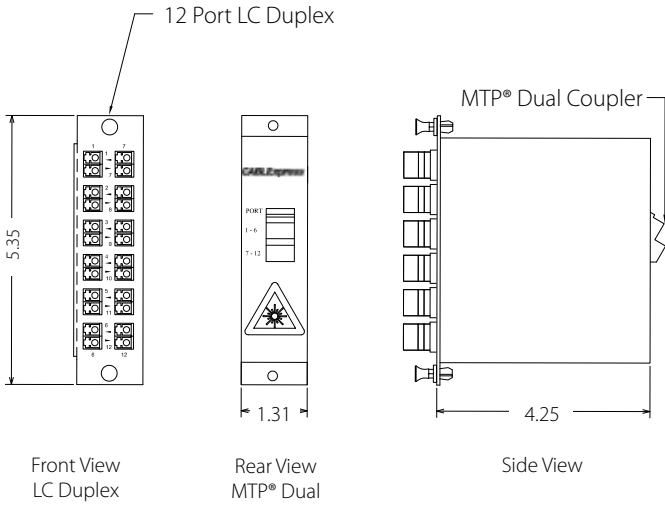

ENCLOSURE OPTIONS

4U LC Modules

4U LC MODULES

- CBX-HM-V0424LCAZ - 24 FIBER (12 Port) LC/2 MTP® 10G Aqua Module
- CBX-HM-V0424LCTP - 24 FIBER (12 Port) LC/2 MTP® 62.5/125 Multimode Module
- CBX-HM-V0424LCBZ - 24 FIBER (12 Port) LC/2 MTP® 9/125 Singlemode Module

4U Adapter Panels

4U LC ADAPTER PANELS

- CBX-HF-V0424LCAZ - 24 FIBER (12 Port) LC 10G Aqua Adapter Panel
- CBX-HF-V0424LCTP - 24 FIBER (12 Port) LC 62.5/125 Multimode Adapter Panel
- CBX-HF-V0424LCBZ - 24 FIBER (12 Port) LC 9/125 Singlemode Adapter Panel

4U MTP® ADAPTER PANELS

- CBX-HF-V0408MPK - 96 FIBER (8 Port) MTP® Adapter Panel