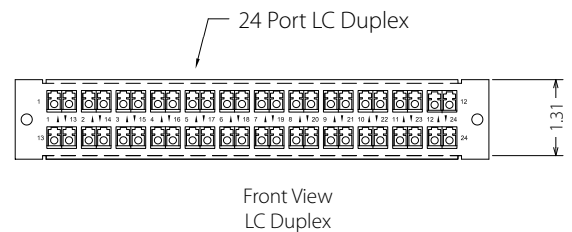

Horizontal Adapter Panels

For use with 10U and/or 1U horizontal enclosures

10U/1U HORIZONTAL ADAPTER PANELS

- **CBX-HF-HHU48LCAZ** - 48 FIBER (24 Port) LC 10G Aqua Adapter Panel with Horizontal Port Numbering
- **CBX-HF-HHU48LCTP** - 48 FIBER (24 Port) LC 62.5/125 Adapter Panel with Horizontal Port Numbering
- **CBX-HF-HHU48LCBZ** - 48 FIBER (24 Port) LC 9/125 Adapter Panel with Horizontal Port Numbering

BLANK PANEL

CBX-HB-VH06 - 10U/6U/1U Blank Panel

For all your connectivity needs contact us today at **800 913 9465** or **cables@cablexpress.com**