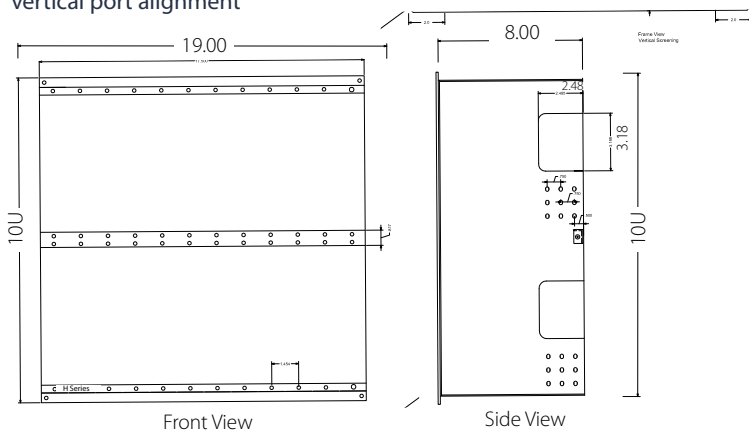

H-Series Fiber Enclosures

CABLEExpress

Our CABLEExpress® "H-Series" Enclosure solutions are available in both Vertical (H10V) and Horizontal (H10H) mounting configurations which allow users to choose port orientation to mirror either the Brocade® or Cisco® high-density director switches. Their high-density design can accommodate **up to 576 duplex LC ports** in one 10U enclosure, while addressing cable management issues that come with high-density designs. The 6U and 1U modules are interoperable to maximize design flexibility. Plus, they all come standard with a lifetime warranty.

10U Vertical Enclosure

Choose vertical modules or adapter panels to emulate vertical port alignment

ENCLOSURE

CBX-HE-V10
10U Rackmount FIBER
Distribution Enclosure