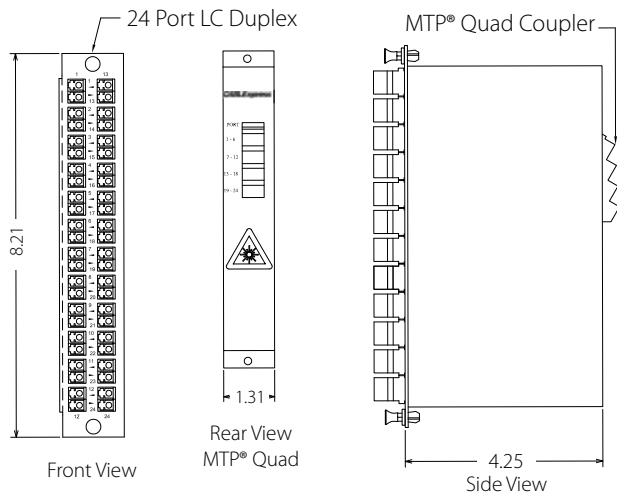

ENCLOSURE OPTIONS

Vertical Modules

For use with 10U and/or 6U vertical enclosures

10 U/6U VERTICAL MODULES

- **CBX-HM-VHU48LCAZ** - 48 FIBER (24 Port) LC/4 MTP® 10G Adapter Panel with Vertical Port Numbering
- **CBX-HM-VHU48LCTP** - 48 FIBER (24 Port) LC/4 MTP® 62.5/125 Module with Vertical Port Numbering
- **CBX-HM-VHU48LCBZ** - 48 FIBER (24 Port) LC/4 MTP® 9/125 Module with Vertical Port Numbering