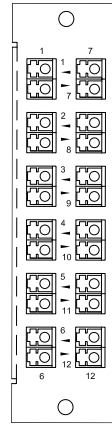

4U Adapter Panels

4U LC ADAPTER PANELS

- CBX-HF-V0424LCAZ - 24 FIBER (12 Port) LC 10G Aqua Adapter Panel
- CBX-HF-V0424LCTP - 24 FIBER (12 Port) LC 62.5/125 Multimode Adapter Panel
- CBX-HF-V0424LCBZ - 24 FIBER (12 Port) LC 9/125 Singlemode Adapter Panel