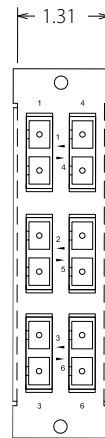

Front View

4U SC ADAPTER PANELS

- CBX-HF-V0412SCAZ - 12 FIBER (6 Port) SC 10G Aqua Adapter Panel
- CBX-HF-V0412SCTP - 12 FIBER (6 Port) SC 62.5/125 Multimode Adapter Panel
- CBX-HF-V0412SCBZ - 12 FIBER (6 Port) SC 9/125 Singlemode Adapter Panel

BLANK PANEL

- CBX-HB-VH04 - 4U Blank Panel

For all your connectivity needs contact us today at **800 913 9465** or **cables@cablexpress.com**