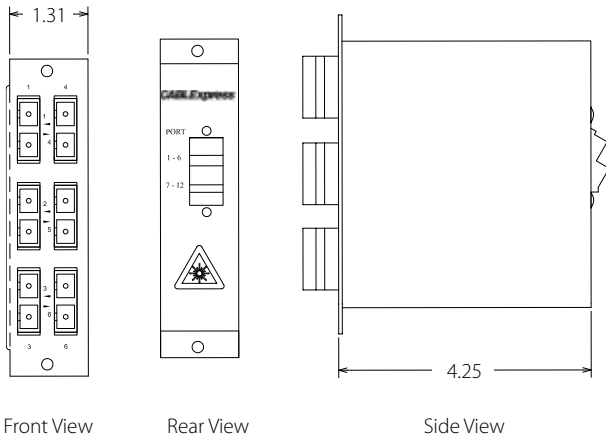

4U SC Modules

4U SC MODULES

- CBX-HM-V0412SCAZ - 12 FIBER (6 Port) SC/1 MTP® 10G Aqua Module
- CBX-HM-V0412SCTP - 12 FIBER (6 Port) SC/1 MTP® 62.5/125 Multimode Module
- CBX-HM-V0412SCBZ - 12 FIBER (6 Port) SC/1 MTP® 9/125 Singlemode Module

4U SC ADAPTER PANELS

- CBX-HF-V0412SCAZ - 12 FIBER (6 Port) SC 10G Aqua Adapter Panel
- CBX-HF-V0412SCTP - 12 FIBER (6 Port) SC 62.5/125 Multimode Adapter Panel
- CBX-HF-V0412SCBZ - 12 FIBER (6 Port) SC 9/125 Singlemode Adapter Panel

BLANK PANEL

- CBX-HB-VH04 - 4U Blank Panel

For all your connectivity needs contact us today at **800 913 9465** or **cables@cablexpress.com**