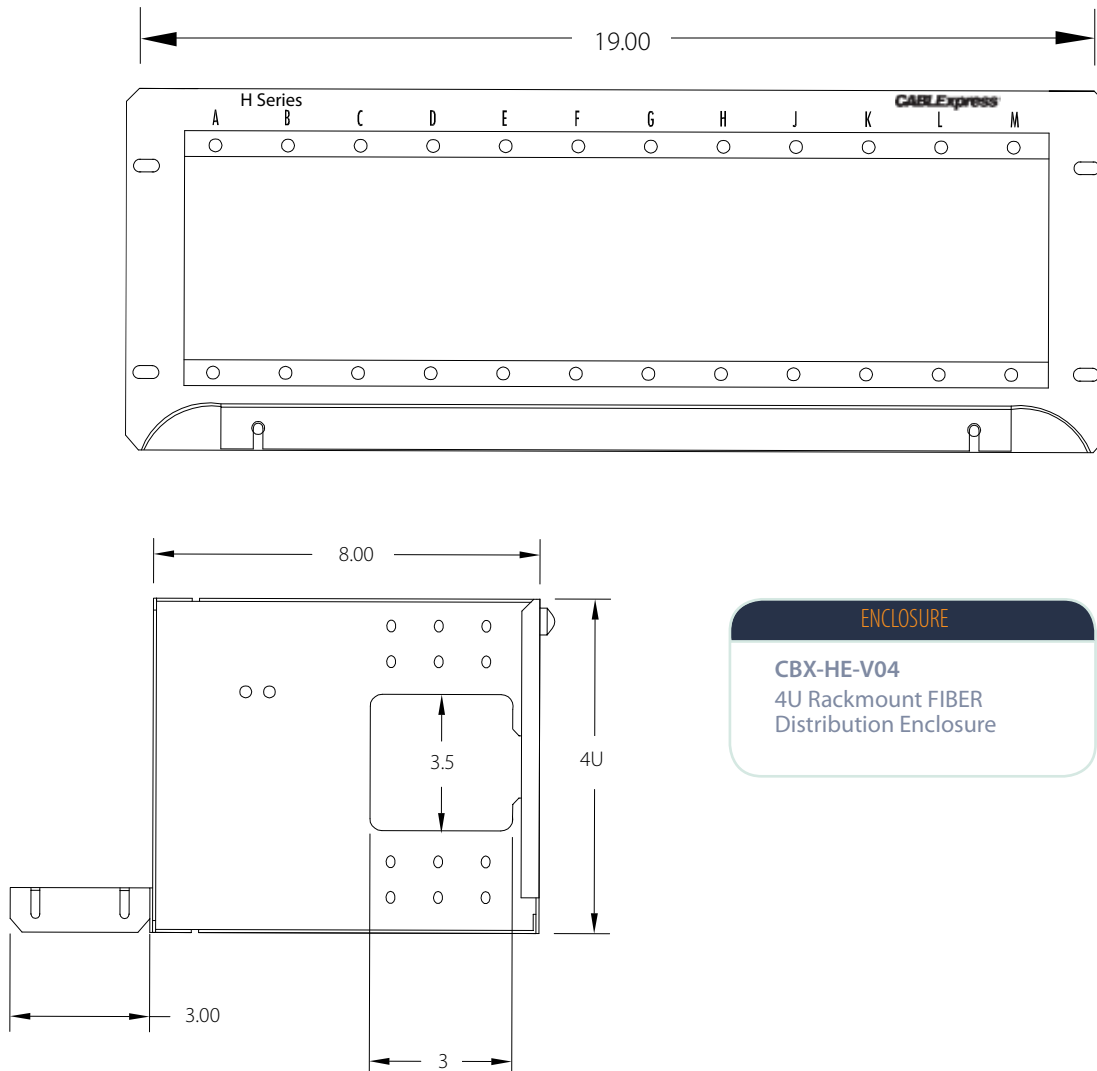

H-Series Fiber Enclosures

CABLEExpress

Our CABLEExpress® "H-Series" 4U Enclosure solutions provide high-density, low DB loss connections. They can accommodate **up to 144 duplex LC** ports in one enclosure, while addressing cable management issues that come with high-density designs. Plus, they come standard with a lifetime warranty.

Check out these key features:

- Adapter panels and modules allow for easy future upgrades.
- Low loss components allow flexibility in fiber network design.
- Stable spring couplers minimize vibration.
- Molded, angled MTP® couplers allow for easy removal and insertion.
- Rugged design allows fiber to remain secure.

4U Enclosure

For all your connectivity needs contact us today at **800 913 9465** or cables@cablexpress.com