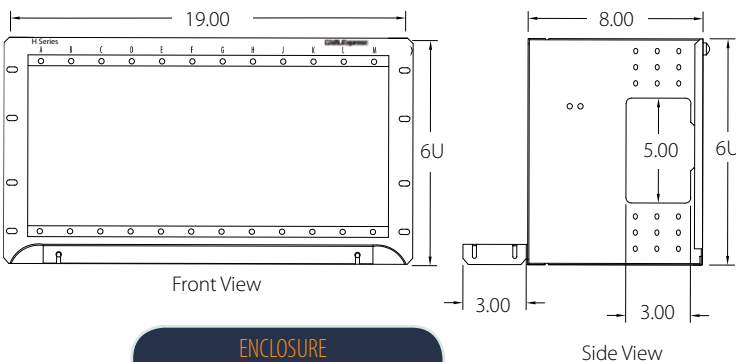

6U Vertical Enclosure

Choose vertical modules or adapter panels to emulate vertical port alignment

ENCLOSURE

CBX-HE-V06
6U Rackmount FIBER
Distribution Enclosure