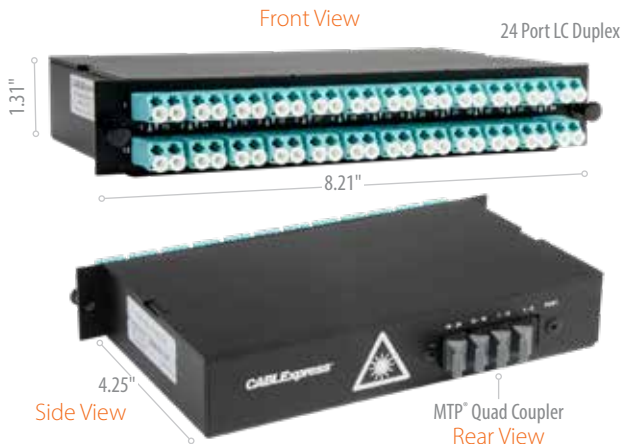

Horizontal Modules

For use with 10U and/or 1U horizontal enclosures

10U/1U Horizontal Modules

CBX-HM-HHU48LCAZ - 48 FIBER (24 Port) LC/4 MTP® Zirconia 10G Aqua Module with Horizontal Port Numbering

CBX-HM-HHU48LCTP - 48 FIBER (24 Port) LC/4 MTP® 62.5/125 Module with Horizontal Port Numbering

CBX-HM-HHU48LCBZ - 48 FIBER (24 Port) LC/4 MTP® 9/125 Module with Horizontal Port Numbering