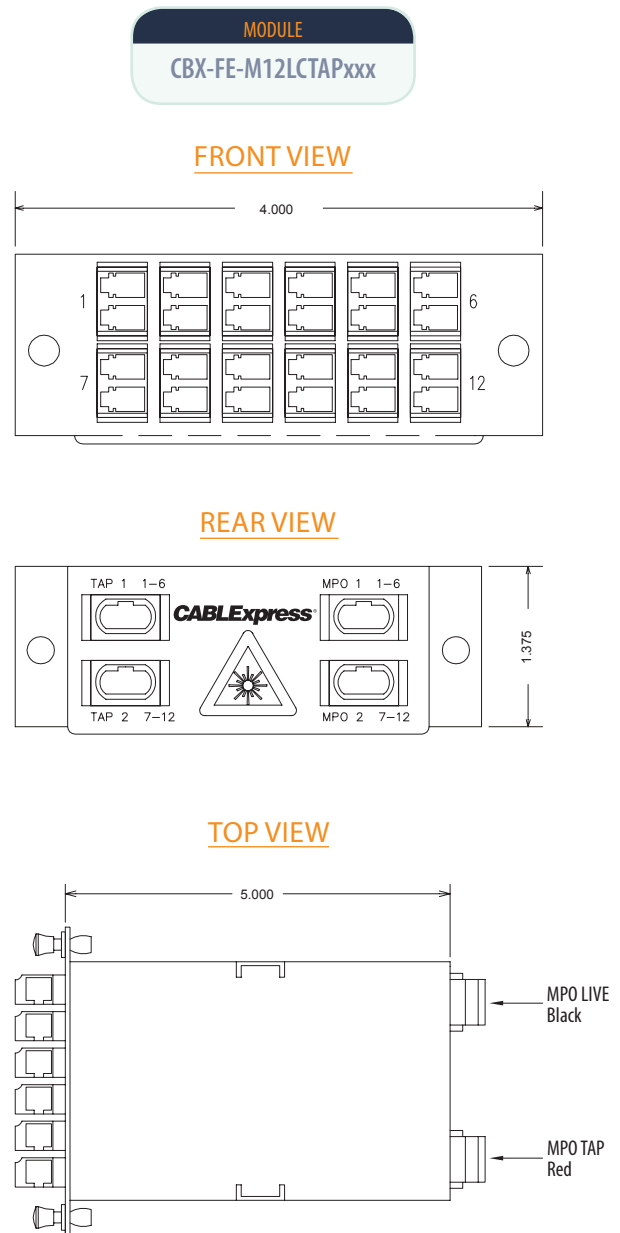

# ▶ Tap Modules

**CABLEExpress®**

CABLEExpress® Tap modules allow for passive optical tapping of network traffic within the space-saving footprint of our enclosures. The modules fit in our 1U, 2U and 4U RSD Series Enclosures and 1U, 6U, and 10U H-Series Enclosures. This can allow for a design that significantly reduces rack space usage compared to other methods of optical tapping. This allows for tapping to be seamlessly integrated into a structured cabling system.

## FEATURES

- Integrate seamlessly into your existing structured cabling system
- Reduce rack space usage
- Premium components for ultra-low loss
- Rugged design allows fiber to remain secure
- Available in multi-mode OM3/OM4 and single-mode options with either a 50/50 or 70/30 split
- Able to fit H-Series 1U, 6U and 10U and RSD Series 1U, 2U and 4U footprints
- Meet recommended TIA-942 structured cabling design standards
- Backed by a lifetime warranty