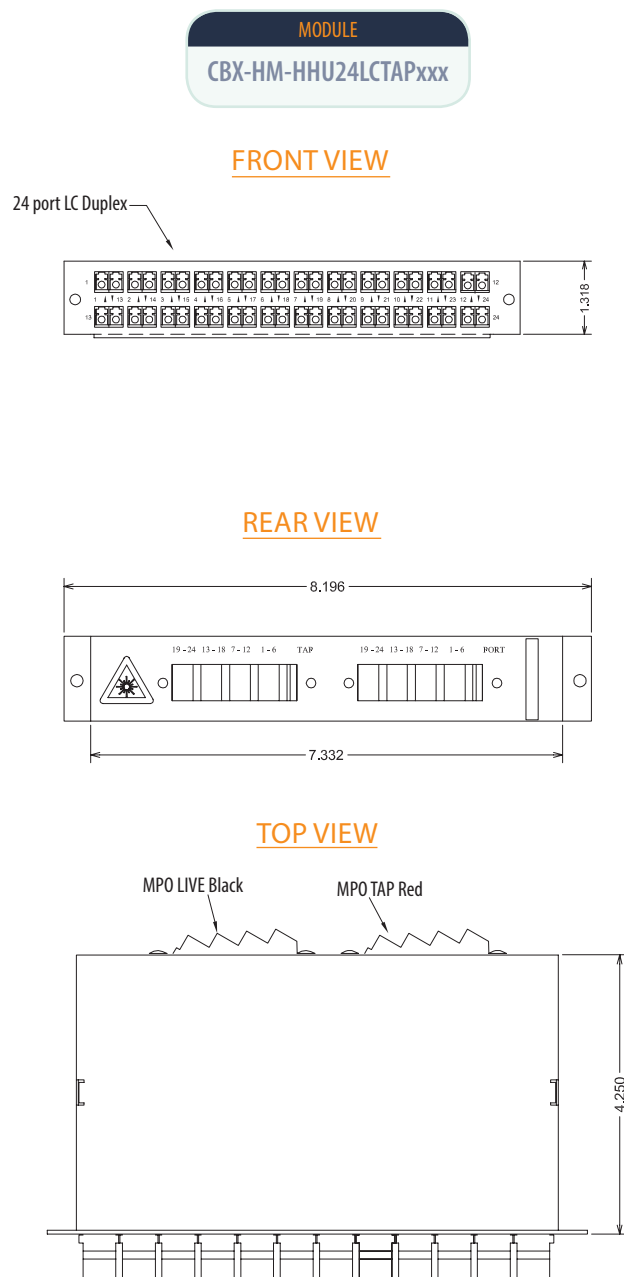

# ▶ Tap Modules

**CABLEExpress®**

CABLEExpress® Tap modules allow for passive optical tapping of network traffic within the space-saving footprint of our enclosures. The modules fit in our 1U, 2U and 4U RSD Series Enclosures and 1U, 6U, and 10U H-Series Enclosures. This can allow for a design that significantly reduces rack space usage compared to other methods of optical tapping. This allows for tapping to be seamlessly integrated into a structured cabling system.

## FEATURES

- Integrate seamlessly into your existing structured cabling system
- Reduce rack space usage
- Premium components for ultra-low loss
- Rugged design allows fiber to remain secure
- Available in multi-mode OM3/OM4 and single-mode options with either a 50/50 or 70/30 split
- Able to fit H-Series 1U, 6U and 10U and RSD Series 1U, 2U and 4U footprints
- Meet recommended TIA-942 structured cabling design standards
- Backed by a lifetime warranty