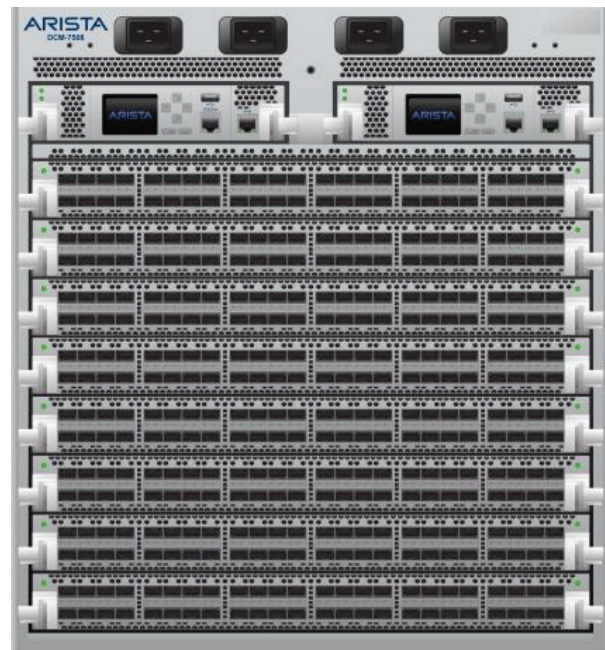

40G Fabric Inter-Switch Links

40G Connectivity With Direct Spine-to-Leaf Connect Cabling

Arista 7500E-Series

ToR Switch

Arista 7150-Series

CABLExpress® Skinny-Trunk® 24-Fiber Assembly
(1) 24-Fiber MTP® to (3) 12-Fiber MTP®

40G Fabric Inter-Switch Links

40G Connectivity With Inter-Connect Structured Cabling