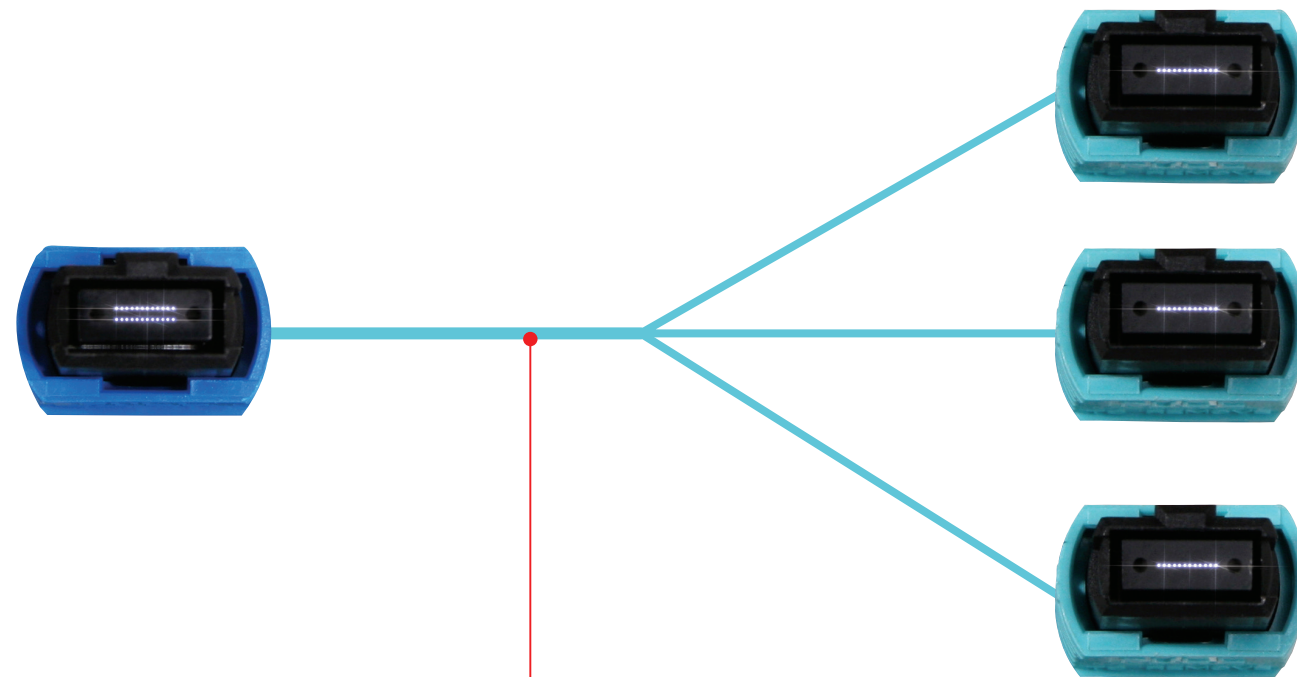

40G Fabric Inter-Switch Links

40G Connectivity With Direct Spine-to-Leaf Connect Cabling

Arista 7500E-Series

ToR Switch

Arista 7150-Series

CABLExpress® Skinny-Trunk® 24-Fiber Assembly
(1) 24-Fiber MTP® to (3) 12-Fiber MTP®

40G Fabric Inter-Switch Links

40G Connectivity With Inter-Connect Structured Cabling