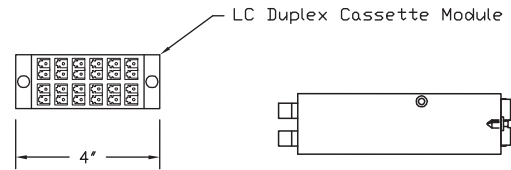

BLANK PANEL

- CBX-FE-FBLANK - BLANK PANEL

SPLICE TRAYS

- CBX-FESPLICE-12 - 12 FIBER SPLICE TRAY
- CBX-FESPLICE-24 - 24 FIBER SPLICE TRAY
- CBX-FESPLICE-36 - 36 FIBER SPLICE TRAY
- CBX-FESPLICE-48 - 48 FIBER SPLICE TRAY

INSERTION TOOL

- CBX-TL-SF - SKINNY FINGERS LC CONNECTOR INSERTION TOOL

Modules

LC DUPLEX MODULES

- CBX-FE-M24LCAZ - 24 FIBER LC/2 MTP® ZIRCONIA AQUA 10 GIG
- CBX-FE-M24LCAP - 24 FIBER LC/2 MTP® AQUA 10 GIG
- CBX-FE-M24LCTZ - 24 FIBER LC/2 MTP® ZIRCONIA 62.5/125
- CBX-FE-M24LCTP - 24 FIBER LC/2 MTP® 62.5/125
- CBX-FE-M24LCBZ - 24 FIBER LC/2 MTP® ZIRCONIA 9/125