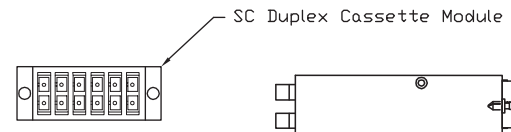

LC LOW DENSITY DUPLEX MODULES

- CBX-FE-M12LCAZ - 12 FIBER LC/2 MTP® ZIRCONIA AQUA 10 GIG
- CBX-FE-M12LCAP - 12 FIBER LC/2 MTP® AQUA 10 GIG
- CBX-FE-M12LCTZ - 12 FIBER LC/2 MTP® ZIRCONIA 62.5/125
- CBX-FE-M12LCTP - 12 FIBER LC/2 MTP® 62.5/125
- CBX-FE-M12LCBZ - 12 FIBER LC/2 MTP® ZIRCONIA 9/125