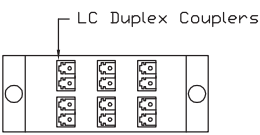

LC HALF DENSITY ADAPTER PANELS

- CBX-FE-F12LCAZ - 12 FIBER LC ZIRCONIA AQUA 10 GIG
- CBX-FE-F12LCAP - 12 FIBER LC AQUA 10 GIG
- CBX-FE-F12LCTZ - 12 FIBER LC ZIRCONIA 62.5/125
- CBX-FE-F12LCTP - 12 FIBER LC 62.5/125
- CBX-FE-F12LCBZ - 12 FIBER LC ZIRCONIA 9/125
- CBX-FE-F12LCGZ - 12 FIBER LC APC ZIRCONIA 9/125