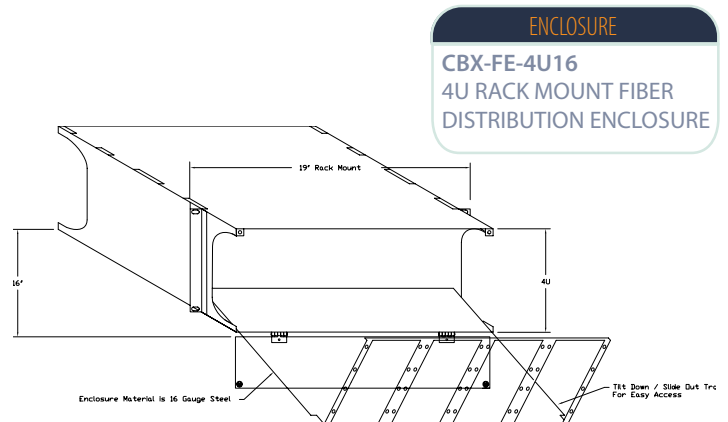

1U Enclosure

Accepts 4 modules and/or adapter panels

2U Enclosure

Accepts 8 modules and/or adapter panels

4U Enclosure

Accepts 16 modules and/or adapter panels

For all your connectivity needs contact us today at **800 913 9465** or **cables@cablexpress.com**