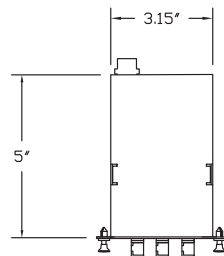

LC LOW DENSITY DUPLEX MODULES

- CBX-FE-M12LCAZ - 12 FIBER LC/2 MTP® ZIRCONIA AQUA 10 GIG
- CBX-FE-M12LCAP - 12 FIBER LC/2 MTP® AQUA 10 GIG
- CBX-FE-M12LCTZ - 12 FIBER LC/2 MTP® ZIRCONIA 62.5/125
- CBX-FE-M12LCTP - 12 FIBER LC/2 MTP® 62.5/125
- CBX-FE-M12LCBZ - 12 FIBER LC/2 MTP® ZIRCONIA 9/125