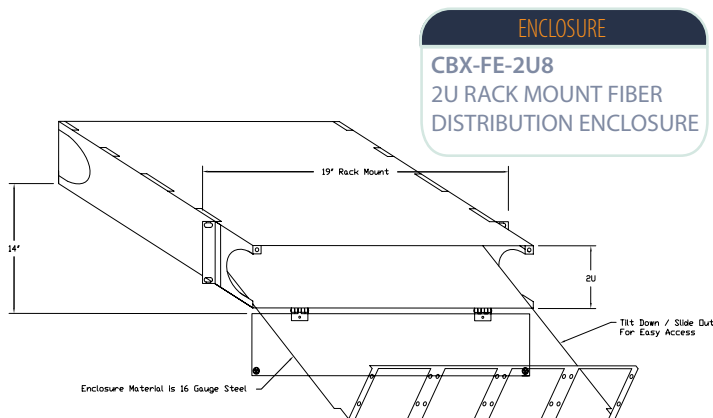

2U Enclosure

Accepts 8 modules and/or adapter panels