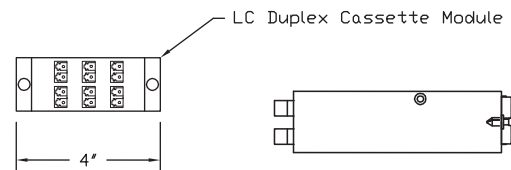

For all your connectivity needs contact us today at **800 913 9465** or **cables@cablexpress.com**