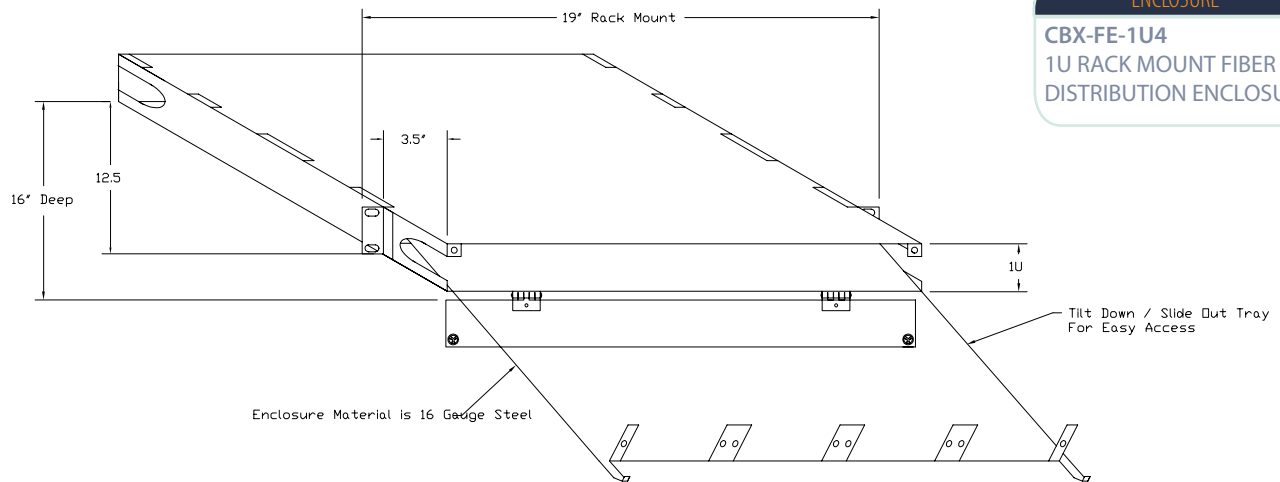

RSD Series Fiber Enclosures

CABLEExpress®

Our CABLEExpress® 1U, 2U and 4U Enclosure solutions provide high density, low DB loss connections. They support up to 96 fibers in 1 rack unit and 384 fibers in 4U, saving valuable space. Their modular design allows for multiple connector types within each enclosure, and new LC and SC couplers utilize state-of-the-art stable springs for minimal coupler movement. Plus, they come standard with a lifetime warranty.

Check out these standard features:

- Low loss components allow flexibility in fiber network design.
- Slide-out, tilt-down drawer provides easy access.
- Internal cable managers maintain proper bend radius.
- Rugged design allows fiber to remain secure.
- Easy access to front, rear and top of enclosure.
- Designed to accept 4, 8 or 16 adapter panels and/or modules.
- Plexiglass front for added protection.

1U Enclosure

Accepts 4 modules and/or adapter panels